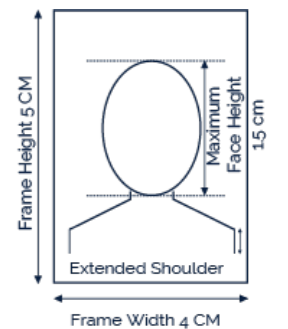

Documents Specifications

Passport Photo

- White background
- Teeth should not be visible
- Light coloured shirts not allowed
- Jewellery and eyeglasses not allowed

800 SPCFZ (77239) | spcfz.ae